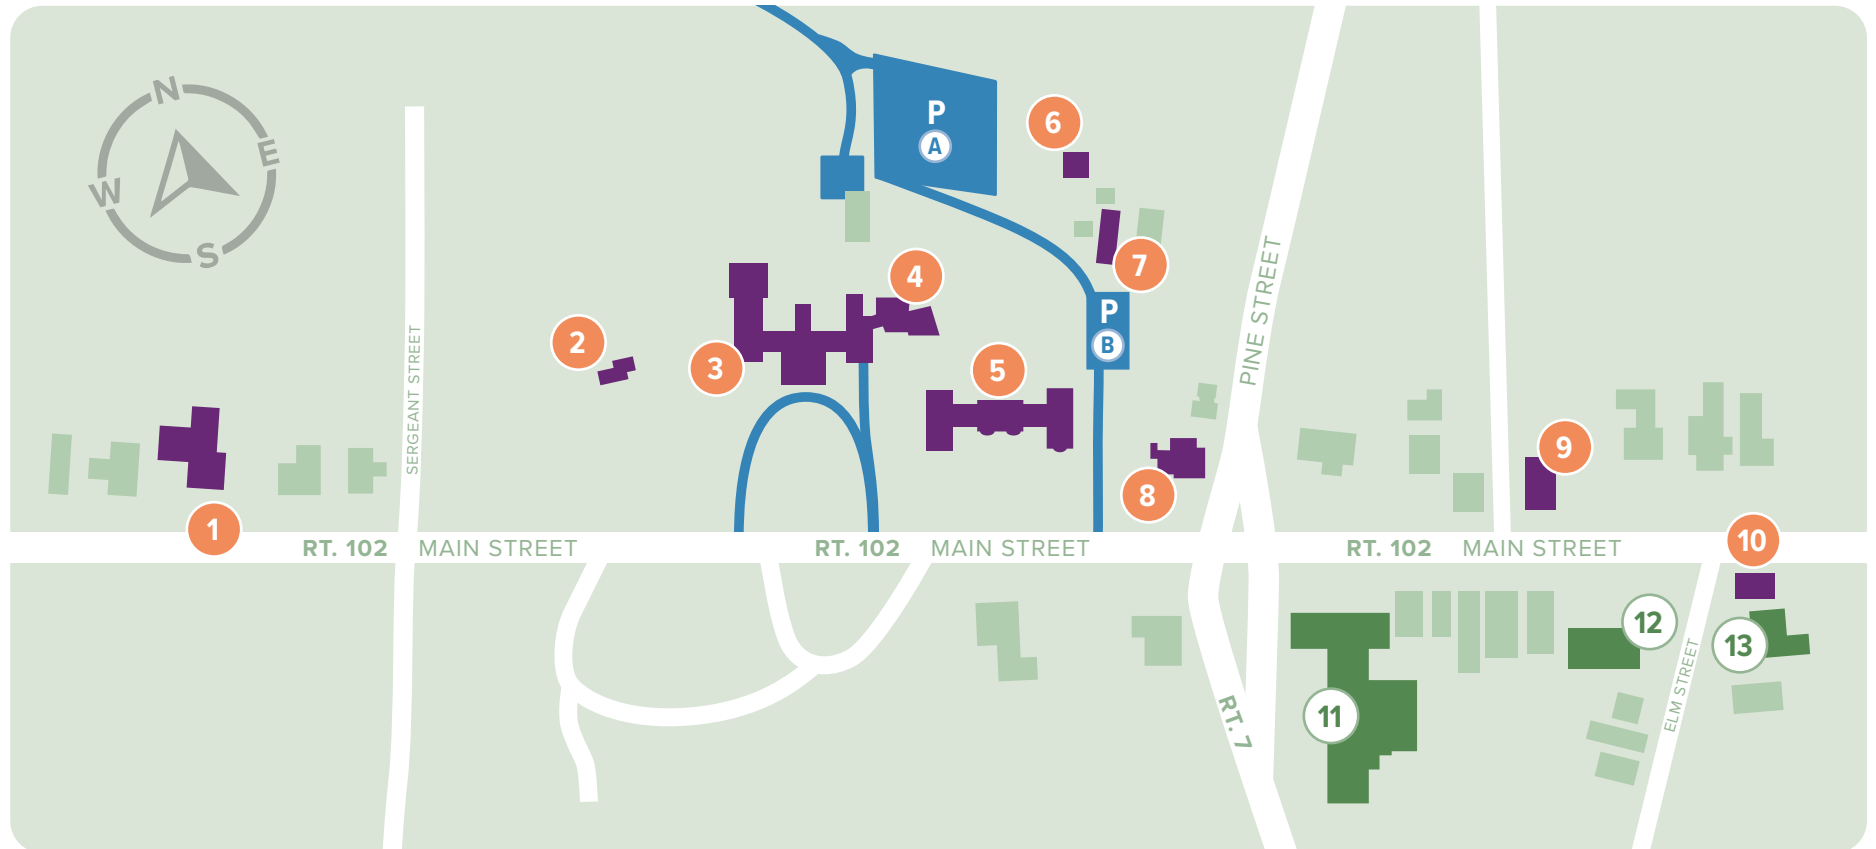

# Campus Map

AUSTEN RIGGS CENTER

## BUILDINGS

- |                                      |                               |
|--------------------------------------|-------------------------------|
| 1 Lavan Residential Building         | 6 Austen Riggs Nursery School |
| 2 Erikson Cottage                    | 7 Greenhouse                  |
| 3 Inn Residential Building           | 8 Elms Residential Building   |
| 4 Edward R. Shapiro Community Center | 9 Lavender Door Gallery       |
| 5 Medical Office Building            | 10 Corner House               |

## PARKING

- |                           |
|---------------------------|
| A Patient & Staff Parking |
| B Visitor Parking         |

## LOCAL

- |                                    |
|------------------------------------|
| 11 The Red Lion Inn                |
| 12 Stockbridge Library Association |
| 13 United States Postal Service    |